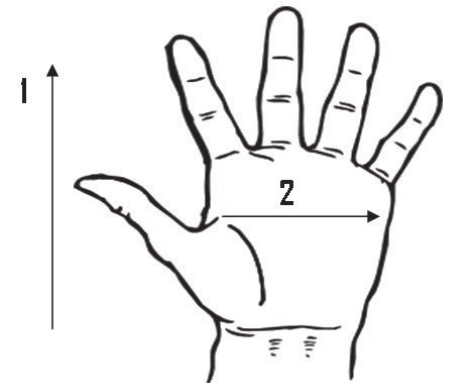

Technical Data:

Model Number: 1130P

Material: Cowhide/Denim

Color: Pearl/Denim

Cuff Style: Safety Cuff

Packaging: 10dz/Case

UOM: Dozen

Sizes: One Size

Dimensions (CM)

Size Available	L
Total Length (1)	26
Palm Width (2)	12.50
Weight (per dozen) LBS	3.74

*Tolerance of measurement \pm 5%