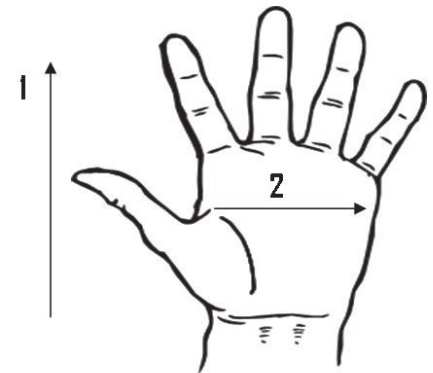

Color: Green/Red Stripe

Cuff Style: Safety Cuff

Packaging: 6dz/Case

UOM: Dozen

Sizes: One size

Dimensions (CM)

Size Available	L
Total Length (1)	26.00
Palm Width (2)	12.50
Weight (per dozen) LBS	5.59

*Tolerance of measurement ± 5%