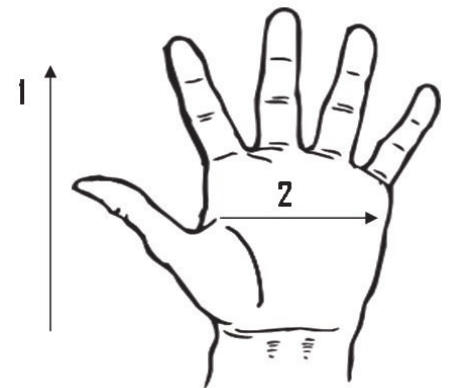

Product Information:

3210 by Seattle Glove, is a cowhide split leather drivers glove.

- Select split leather palm
- Straight thumb
- Shirred elastic back

Applications:

Used for construction, farming, mill operations, mining, pipe fitting, landscaping, and general purpose work requiring protection from cold conditions

Technical Data:

Model Number: 3210

Material: Select split shoulder leather

Color: Golden yellow

Cuff Style: Safety Cuff

Packaging: 10dz/Case

UOM: Dozen

Sizes: S-XL

Dimensions (CM)

Size Available	S	M	L	XL
Total Length (1)	21.00	23.00	25.30	26.50
Palm Width (2)	10.30	10.50	12.00	12.50
Hem Color	Red	Green	Brown	Blue
Weight (per dozen) LBS	3.30	3.40	3.50	3.70

*Tolerance of measurement \pm 5%