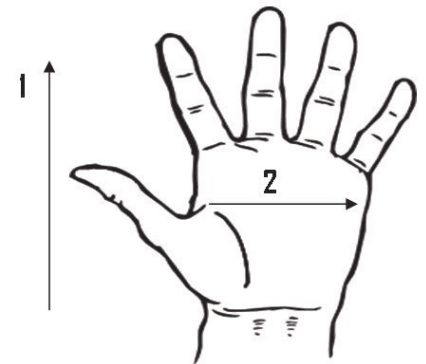

Packaging: 10 Dozen/Case

UOM: Dozen

Lining: N/A

Sizes: S-2XL

Dimensions (CM)

Size Available	S	M	L	XL	2XL
Total Length (1)	23.00	24.00	25.00	26.00	27.00
Palm Width (2)	11.50	12.00	12.50	13.00	13.50
Hem Color	Red	Green	Brown	Blue	Black
Weight (per dozen) LBS	2.60	2.80	3.00	3.40	3.55

*Tolerance of measurement \pm 5%