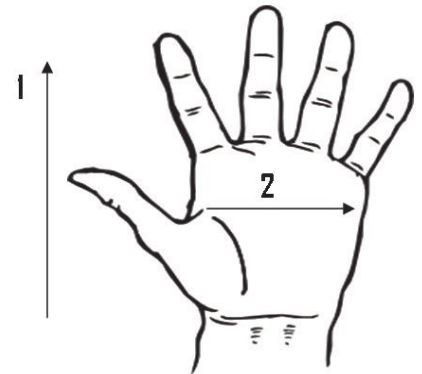

Cuff Style: Slip on

Packaging: 10 Dozen/Case

UOM: Dozen

Lining: N/A

Sizes: XS-2XL

Dimensions (CM)

Size Available	S	M	L	XL	2XL
Total Length (1)	23.00	24.00	25.00	26.00	27.50
Palm Width (2)	11.50	12.00	12.50	13.00	14.00
Hem Color	Red	Green	Brown	Blue	Black
Weight (per dozen) LBS	2.80	3.10	3.30	3.70	3.90

*Tolerance of measurement \pm 5%