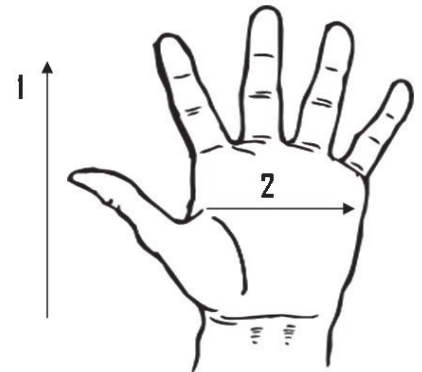

Cuff Style: Slip on

Packaging: 10 Dozen/Case

UOM: Dozen

Lining: N/A

Sizes: XS-2XL

Dimensions (CM)

Size Available	XS	S	M	L	XL	2XL
Total Length (1)	22.50	23.00	24.00	25.00	26.00	27.50
Palm Width (2)	11.00	11.50	12.00	12.50	13.00	14.00
Hem Color	Yellow	Red	Green	Brown	Blue	Black
Weight (per dozen) LBS	2.80	2.80	3.10	3.30	3.70	3.90

*Tolerance of measurement \pm 5%