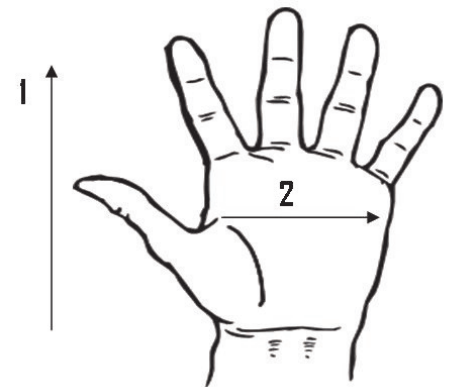

Packaging: 10 Dozen/Case

UOM: Dozen

Lining: N/A

Sizes: S-XL

Dimensions (CM)

Size Available	S	M	L	XL
Total Length (1)	23.50	24.50	25.50	26.50
Palm Width (2)	11.50	12.00	12.50	13.00
Hem Color	Red	Green	Brown	Blue
Weight (per dozen) LBS	3.00	3.40	3.90	3.93

*Tolerance of measurement \pm 5%