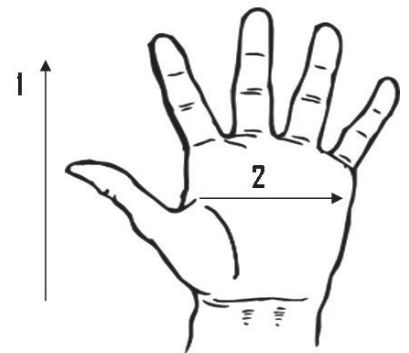

Packaging: 10 Dozen/Case

UOM: Dozen

Lining: N/A

Sizes: XS-2XL

Dimensions (CM)

Size Available	XS	S	M	L	XL	2XL
Total Length (1)	22.00	23.00	24.00	25.00	26.00	27.00
Palm Width (2)	11.50	12.00	12.50	13.00	13.50	14.00
Hem Color	Yellow	Red	Green	Brown	Blue	Black
Weight (per dozen) LBS	2.20	2.80	3.10	2.89	3.50	3.55

*Tolerance of measurement \pm 5%