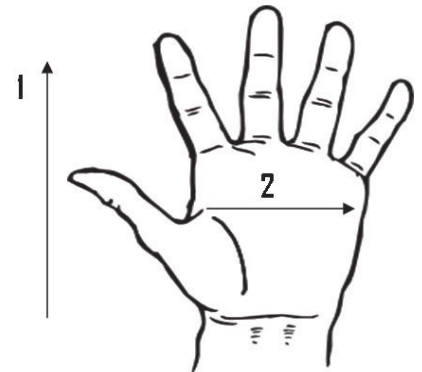

Cuff Style: Slip on

Packaging: 10 Dozen/Case

UOM: Dozen

Lining: N/A

Sizes: XS-5XL

Dimensions (CM)

Size Available	XS	S	M	L	XL	2XL
Total Length (1)	22.50	23.00	24.00	25.00	26.00	27.50
Palm Width (2)	11.00	11.50	12.00	12.50	13.00	14.00
Hem Color	Yellow	Red	Green	Brown	Blue	Black
Weight (per dozen) LBS	2.80	2.80	3.10	3.30	3.70	3.90

*Tolerance of measurement \pm 5%