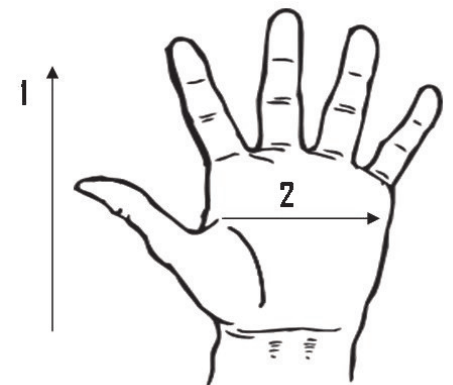

4364FT

Specification Sheet

Product Information:

4364FT by Seattle Glove, is a full grain leather driver with keystone thumb and color coded hem.

- All leather grain construction
- Orange hi visibility finger tips
- Excellent dexterity
- Color coded hems for easy size identification

Packaging: 10 Dozen/Case

UOM: Dozen

Lining: N/A

Sizes: S-2XL

Dimensions (CM)

Size Available	S	M	L	XL	2XL
Total Length (1)	23.50	24.50	25.50	26.50	27.50
Palm Width (2)	11.50	12.00	12.50	13.00	13.50
Hem Color	Red	Green	Brown	Blue	Black
Weight (per dozen) LBS	3.00	3.25	3.55	3.90	4.00