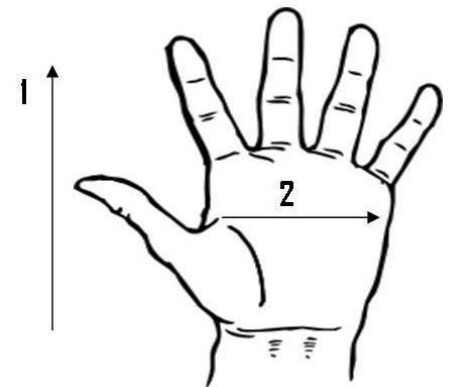

Cuff Style: Slip on

Packaging: 10 Dozen/Case

UOM: Dozen

Lining: N/A

Sizes: S-3XL

Dimensions (CM)

Size Available	S	M	L	XL	2XL
Total Length (1)	23.00	24.00	25.40	26.60	28.00
Palm Width (2)	11.50	12.00	12.50	13.00	13.50
Hem Color	Red	Green	Brown	Blue	Black
Weight (per dozen) LBS	3.00	3.25	3.55	3.90	4.00

*Tolerance of measurement \pm 5%