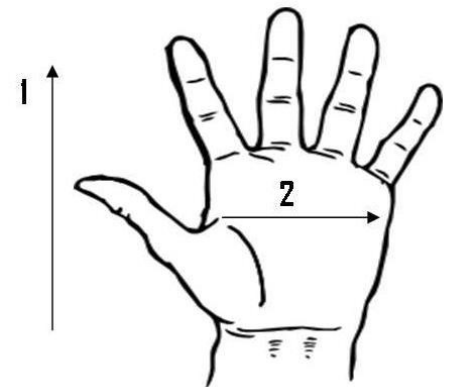

Cuff Style: Slip on

Packaging: 10 Dozen/Case

UOM: Dozen

Lining: N/A

Sizes: XS-3XL

Dimensions (CM)

Size Available	XS	S	M	L	XL	2XL	3XL
Total Length (1)	23.00	23.00	24.00	25.40	26.60	28.00	29.00
Palm Width (2)	11.00	11.50	12.00	12.50	13.00	13.50	14.00
Hem Color	Yellow	Red	Green	Brown	Blue	Black	White
Weight (per dozen) LBS	2.57	3.00	3.25	3.55	3.90	4.00	4.10

*Tolerance of measurement \pm 5%