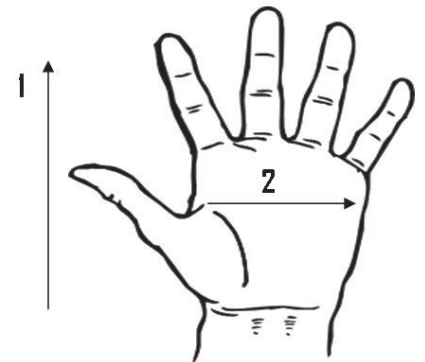

Product Information:

4364PSB by Seattle Glove, is a B grade cowhide driver with split back.

- Split back
- Keystone thumb
- Color coated hem
- Elastic back

Applications:

Used for construction, farming, mill operations, mining, pipe fitting, landscaping, and general purpose work requiring protection from cold conditions.

Technical Data:

Model Number: 4364PSB

Material: Cowhide

Color: Pearl

Cuff Style: Slip on

Packaging: 10dz/Case

UOM: Dozen

Sizes: S-XXL

Dimensions (CM)

Size Available	S	M	L	XL	2XL
Total Length (1)	25.50	26.00	26.50	27.00	27.50
Palm Width (2)	12.50	13.00	13.50	14.00	14.50
Weight (per dozen) LBS	2.60	2.94	3.40	3.60	4.00

*Tolerance of measurement \pm 5%