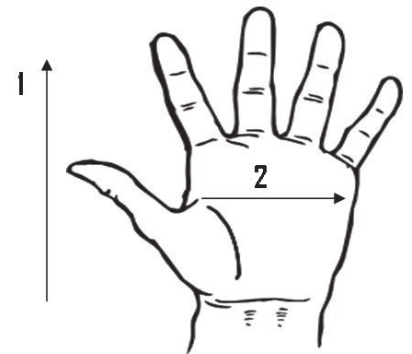

Product Information:

4464LH by Seattle Glove, is a full grain leather driver with keystone thumb.

- Premium grain leather
- Keystone thumb
- Leather hem

Applications:

Used in industries such as construction, farming, machine operation, utility work, and general applications.

Technical Data:

Model Number: 4464LH

Material: Cowhide

Color: Natural

Cuff Style: Slip on

Packaging: 10 Dozen/Case

UOM: Dozen

Lining: N/A

Sizes: XS-XXL

Dimensions (CM)

Size Available	XS	S	M	L	XL	XXL
Total Length (1)	22.00	23.00	24.00	25.00	26.00	27.00
Palm Width (2)	11.00	11.50	12.00	12.50	13.00	14.00
Weight (per dozen) LBS	2.90	3.50	3.94	4.20	4.30	4.408