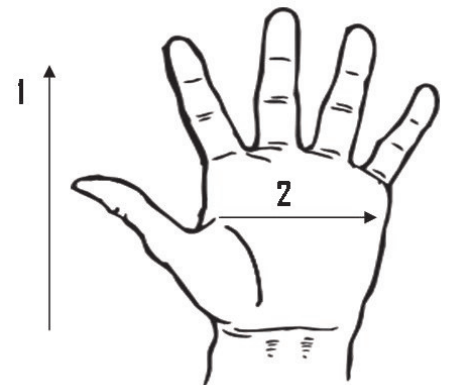

Product Information:

5464LH by Seattle Glove, is a deerskin driver with keystone thumb.

- Gold premium grade deerskin
- Leather hem
- Shirred elastic back
- Generous sizing available

Applications:

Used for carpentry, landscaping, farming and other general purpose applications.

Technical Data:

Model Number: 5464LH

Material: Deerskin

Color: Gold

Cuff Style: Open

Packaging: 5 dozen/case

UOM: Dozen

Sizes:

Dimensions (CM)

Size Available	XXS	XS	S	M	L	XL	2XL
Total Length (1)	20.00	21.00	22.00	22.50	23.50	25.50	26.50
Palm Width (2)	8.50	9.00	10.00	11.00	12.00	13.00	13.50
Weight (per dozen) LBS	2.00	2.20	2.80	3.20	3.2060	3.40	3.70