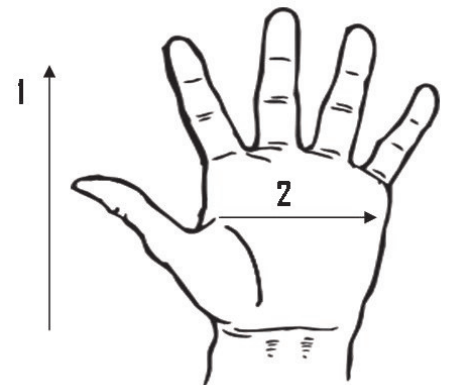

**Product Information:**

8564 by Seattle Glove, is a Elk skin driver with keystone thumb.

- Grain Elk skin
- Shirred elastic back
- Generous sizing available
- Leather hem

**Applications:**

Used for carpentry, landscaping, farming and other general purpose applications.

**Technical Data:**

**Model Number:** 8564

**Material:** Elk skin

**Color:** Gold

**Cuff Style:** Open

**Packaging:** 5 dozen/case

**UOM:** Dozen

**Sizes:** XS-2XL

**Dimensions (CM)**

Size Available	XS	S	M	L	XL	2XL
Total Length (1)	21.00	22.00	22.50	23.50	25.50	26.50
Palm Width (2)	9.00	10.00	11.00	12.00	13.00	13.50
Weight (per dozen) LBS	2.75	3.20	3.58	3.90	4.00	4.30