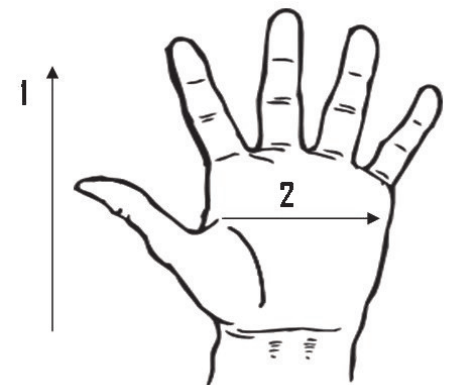

Product Information:

9-4360N by Seattle Glove, is a thermal lined cowhide grain driver.

- Straight thumb
- Thermal lined for warmth
- Leather driver for durable wear

Applications:

Used for operating construction equipment, fork lifts, ranching, tractor trailer operators, utility operators and workers and all general purpose applications requiring extra warmth in cold conditions.

Technical Data:

Model Number: 9-4360N

Material: Leather/Thermal

Color: Natural

Cuff Style: Safety Cuff

Packaging: 10dz/Case

UOM: Dozen

Lining: Thermal

Sizes: S-XL

Dimensions (CM)

Size Available	S	M	L	XL
Total Length (1)	23.00	24.50	26.00	26.50
Palm Width (2)	12.00	12.50	13.00	13.50
Hem Color	Red	Green	Brown	Blue
Weight (per dozen) LBS	3.40	4.00	4.10	4.40