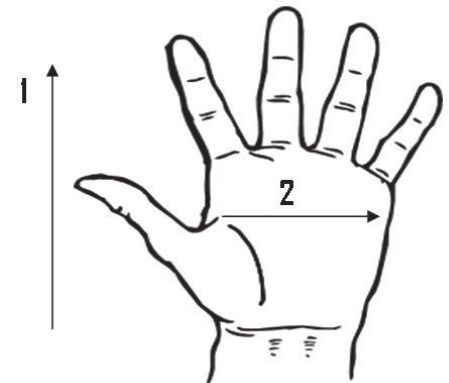

**Product Information:**

9-4464LHR by Seattle Glove, is a red fleece lined premium grain driver.

- Keystone thumb
- Red fleece lined for warmth
- Leather driver for durable wear

**Applications:**

Used for operating construction equipment, fork lifts, ranching, tractor trailer operators, utility operators and workers and all general purpose applications requiring extra warmth in cold conditions.

**Technical Data:**

**Model Number:** 9-4464LHR

**Material:** Leather/Red Fleece

**Color:** Natural/Red

**Cuff Style:** Safety Cuff with leather hem

**Packaging:** 10dz/Case

**UOM:** Dozen

**Lining:** Red Fleece

**Sizes:** S-XL

**Dimensions (CM)**

Size Available	S	M	L	XL
Total Length (1)	23.50	24.50	25.50	26.50
Palm Width (2)	11.50	12.00	12.50	13.50
Weight (per dozen) LBS	3.46	4.20	4.23	4.50

\*Tolerance of measurement ± 5%