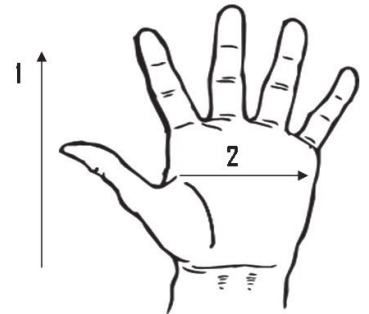

UOM: Dozen

Lining: Interlock

Sizes: One Size

Dimensions (CM)

Size Available	D8830-10	D8830-12	D8830-14	D8830-18
Total Length (1)	27.00	30.00	35.00	43.00
Palm Width (2)	13.00	13.00	13.00	13.00
Weight (per dozen) LBS	4.40	5.20	5.50	8.30

*Tolerance of measurement \pm 5%