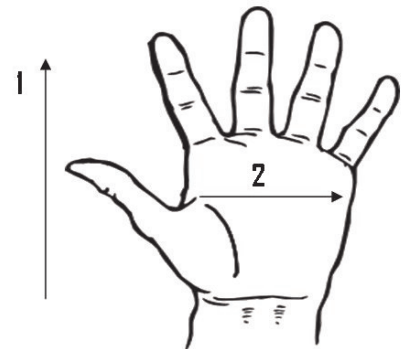

Color: Blue/Black

Cuff Style: Velcro closure

Packaging: 120 Pair/Case

UOM: Pair

Sizes: S-2XL

Dimensions (CM)

| Size Available | S | M | L | XL | 2XL |
|-----------------------|-------|-------|-------|-------|-------|
| Total Length (1) | 22.00 | 22.50 | 23.00 | 23.50 | 24.00 |
| Palm Width (2) | 10.00 | 10.30 | 10.60 | 10.90 | 11.10 |
| Weight (per pair) LBS | .330 | .3430 | .3530 | .3600 | .3630 |

*Tolerance of measurement \pm 5%