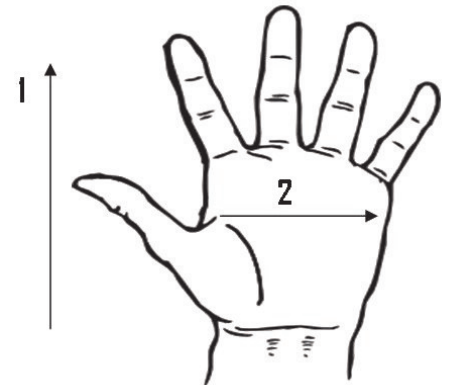

### Technical Data:

**Model Number:** MCP48

**Material:** Pigskin

**Color:** Blue/Black/Natural

**Cuff Style:** Velcro closure

**Packaging:** 120 pair/case

**UOM:** pair

**Sizes:** XS-XXL

### Dimensions (CM)

Size Available	XS	S	M	L	XL	2XL
Total Length (1)	22.50	23.00	23.50	24.00	24.50	25.00
Palm Width (2)	10.00	10.50	11.00	11.50	12.00	12.50
Weight (per pair) LBS	.22	.23	.24	.26	.26	.27

\*Tolerance of measurement  $\pm$  5%