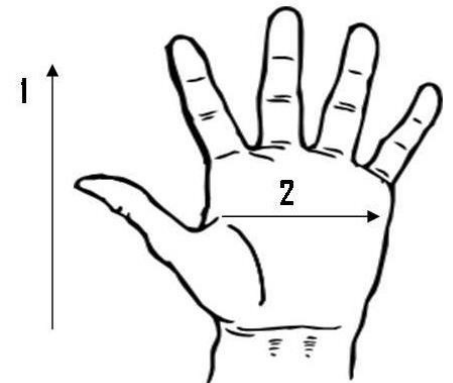

Technical Data:

Model Number: V700PF

Material: Latex

Color: Natural

Cuff Style: Beaded

Packaging: 10 boxes/Case

UOM: Case

Sizes: S-XL

Dimensions (MM)

Size Available	S	M	L	XL
Total Length (1)	Min 240	Min 240	Min 240	Min 240
Palm Width (2)	84.00	94.00	105.00	113.00
Cuff Length	63.00	48.00	40.00	32.00
Weight (Per Case) LBS	12.50	13.60	13.80	15.70