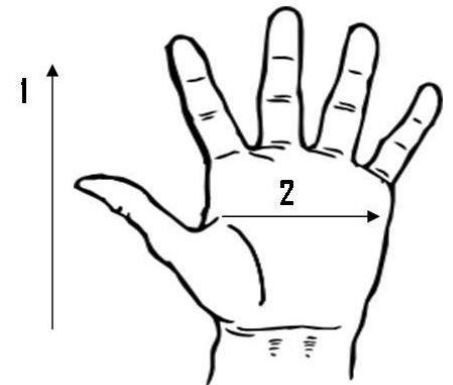

UOM: Case

Sizes: M-XL

Dimensions (MM)

Size Available	M	L	XL
Total Length (1)	305 ± 5mm	305 ± 5mm	305 ± 5mm
Palm Width (2)	95 ± 5mm	106 ± 5mm	116 ± 5mm
Weight (per case) LBS	29.00	30.00	31.00

*Tolerance of measurement ± 5%