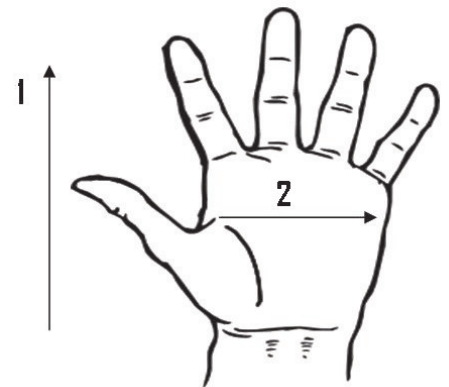

Product Information:

8564DP by Seattle Glove, is a Elk skin driver with keystone thumb.

- Grain Elk skin
- Double palm
- Shirred elastic back
- Generous sizing available
- Leather hem

Applications:

Used for carpentry, landscaping, farming and other general purpose applications.

Technical Data:

Model Number: 8565DP

Material: Elk skin

Color: Gold

Cuff Style: Open

Packaging: 5 dozen/case

UOM: Dozen

Sizes: XS-2XL

Dimensions (CM)

Size Available	XS	S	M	L	XL	2XL
Total Length (1)	21.00	22.00	22.50	23.50	25.50	26.50
Palm Width (2)	9.00	10.00	11.00	12.00	13.00	13.50
Weight (per dozen) LBS	3.26	3.84	4.06	4.38	4.66	4.70